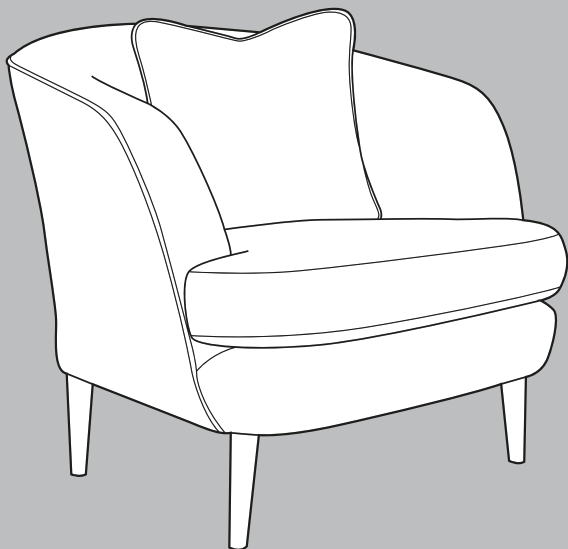

Fabric 2:
Jester Natural

Fabric 1:
Polly Mink

Foot :
Walnut

Nora Accent Chair

| HEIGHT 1 | WIDTH 2 | DEPTH 3 | SEAT HEIGHT 4 | SEAT DEPTH 5 | SEAT WIDTH 6 | ACCESS DIAGONAL 7 | OUTBACK HEIGHT 8 | ARM HEIGHT 9 | WEIGHT (KG) |
|----------|---------|---------|---------------|--------------|--------------|-------------------|------------------|--------------|-------------|
| 75 | 82 | 85 | 45 | 61 | 47 | 93 | N/A | 67 | 18.5 |

FOOT OPTIONS

Grey Ash

Black

Walnut

Mid Oak

Dimensions: Height x Width x Depth

Please note: All dimensions are approximate. Allow tolerance of +/- 2.5cm.

Colours represented are to be used as a guide only. Please refer to manufacturers swatch for a more accurate colour match.